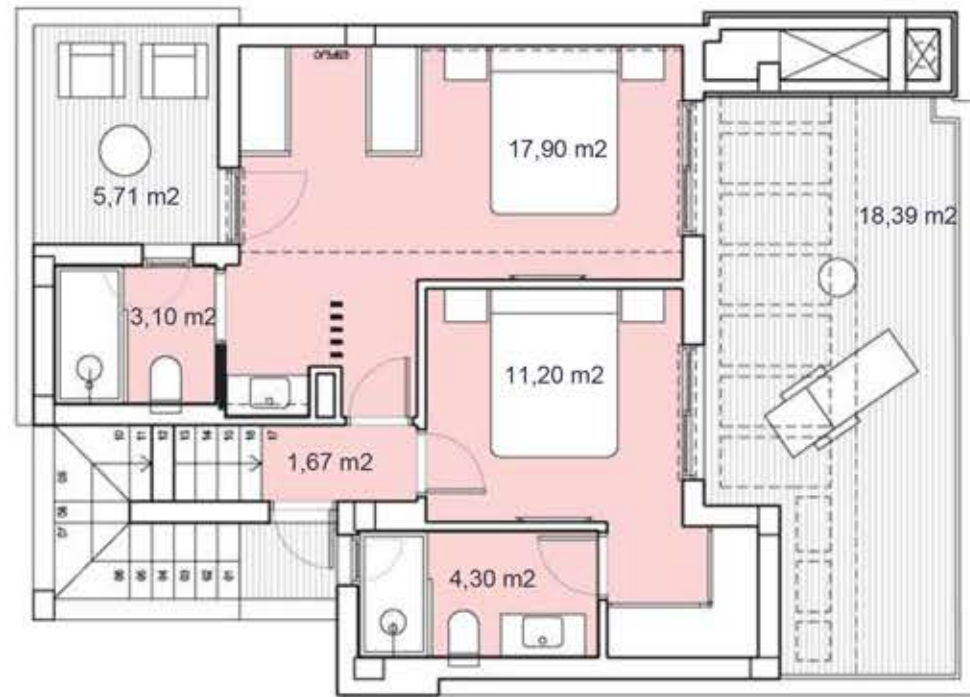

FIRST FLOOR

GROUND FLOOR

## SURFACES

VILLA 6	230,26	m2
construction surface		
Ground floor	64,70	m2
First floor	49,00	
Basement	66,00	m2
<b>TOTAL INTERIOR</b>	<b>179,70</b>	<b>m2</b>
Terraces first floor	24,10	m2
Solarium	45,72	m2
<b>TOTAL TERRACES</b>	<b>69,82</b>	<b>m2</b>