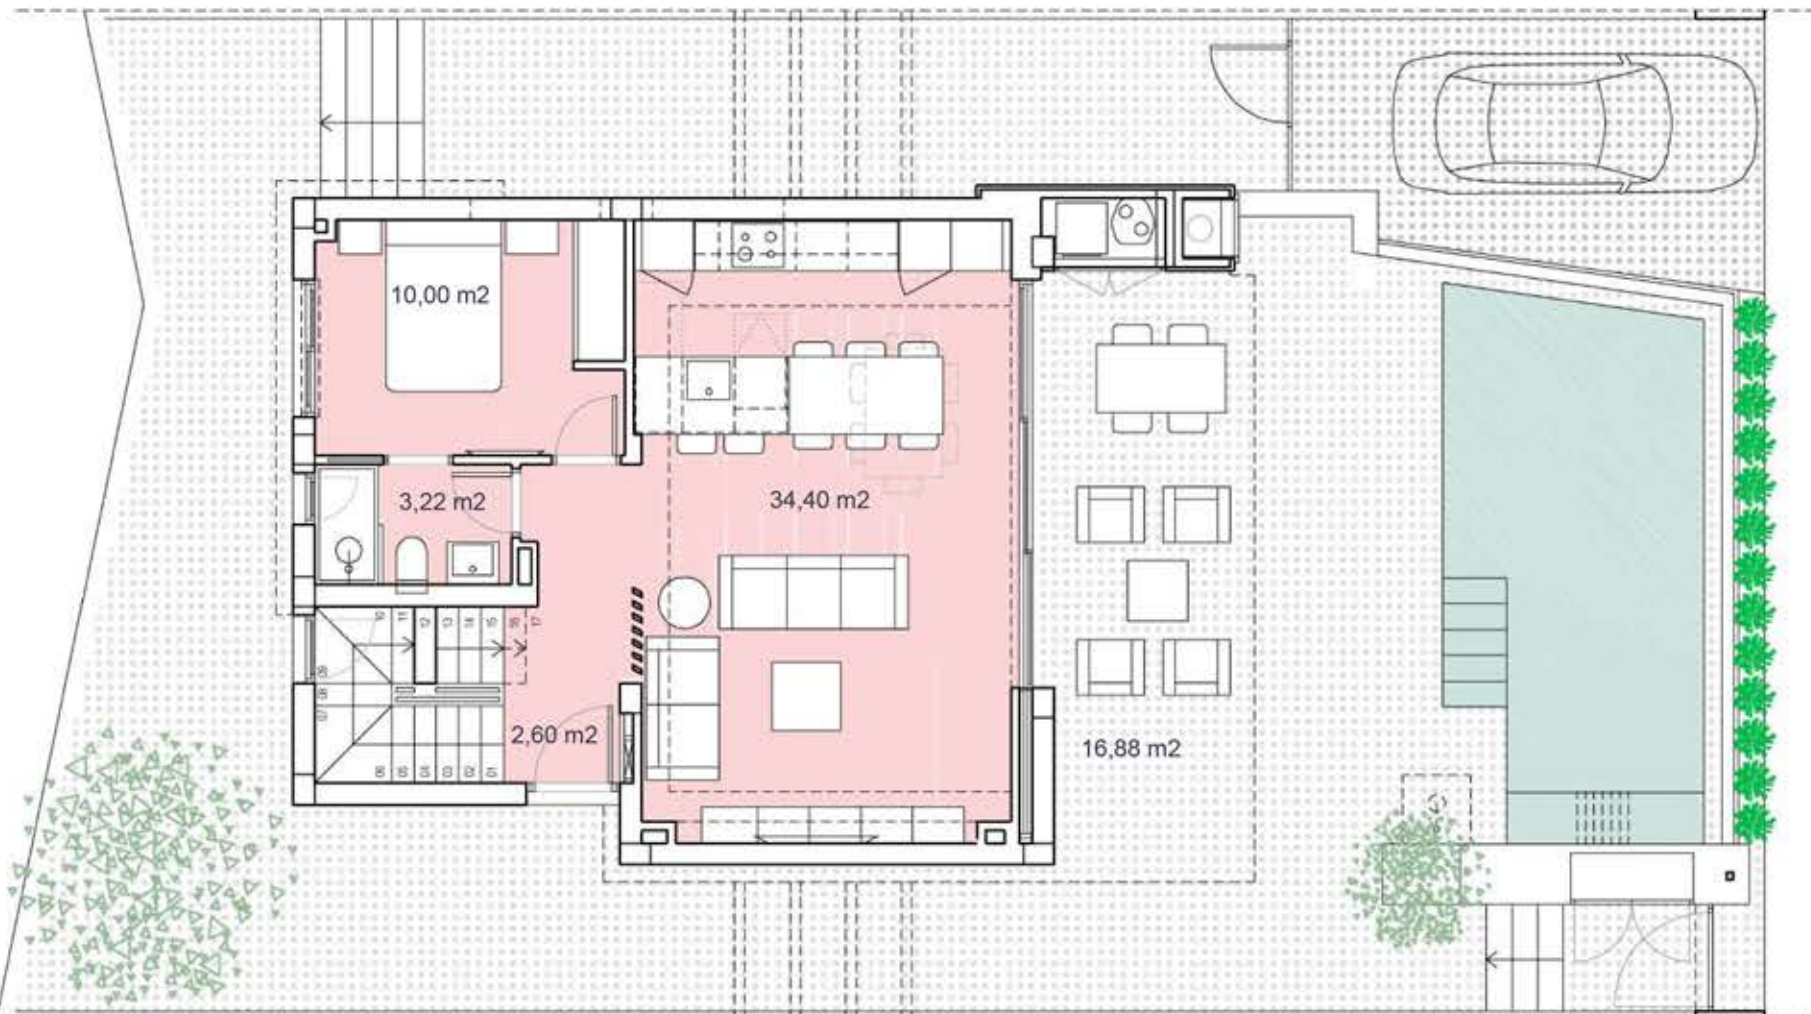

FIRST FLOOR

GROUND FLOOR

## SURFACES

VILLA 6	230,26	m2
construction surface		
Ground floor	64,70	m2
First floor	49,00	
Basement	66,00	m2
<b>TOTAL INTERIOR</b>	<b>179,70</b>	<b>m2</b>
Terraces first floor	24,10	m2
Solarium	45,72	m2
<b>TOTAL TERRACES</b>	<b>69,82</b>	<b>m2</b>