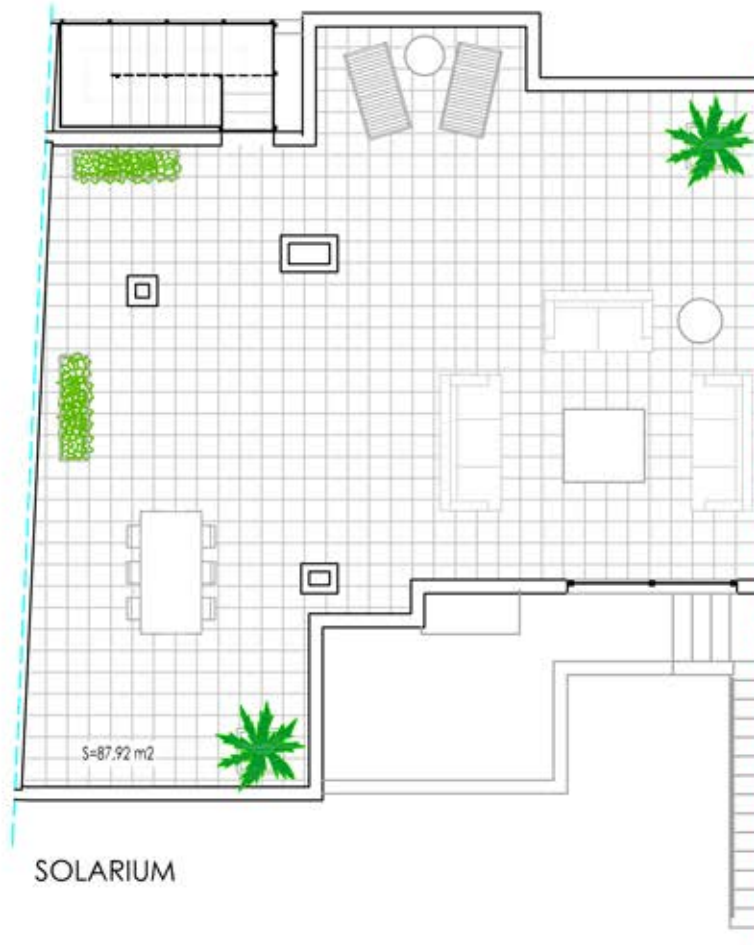

FIRST FLOOR

SOLARIUM

APARTMENT
First Floor

CONSTRUCTED SURFACES

House surface	96,07 m ²
Solarium	87,92 m ²

LOCATION OF THE TIPOLOGY